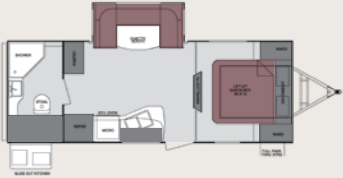

R-22RBDS

Ext. Length 26'-1" | Ext. Width 96"
Dry Weight* (lbs.) 4540
GVWR (lbs.) 7395

Tank Sizes (gal.)

Fresh 36 | Gray 38 | Black 38

R-28BHSS

Ext. Length 31'-9" | Ext. Width 96"
Dry Weight* (lbs.) 5310
GVWR (lbs.) 7645

Tank Sizes (gal.)

Fresh 36 | Gray 38 | Black 38

R-30RESS

Ext. Length 33'-3" | Ext. Width 96"
Dry Weight* (lbs.) 6360
GVWR (lbs.) 7775

Tank Sizes (gal.)

Fresh 36 | Gray 38 | Black 38

R-27RBSS

Ext. Length 29'-7" | Ext. Width 96"
Dry Weight* (lbs.) 5290
GVWR (lbs.) 7520

Tank Sizes (gal.)

Fresh 36 | Gray 38 | Black 38

R-28QBSS

Ext. Length 32'-0" | Ext. Width 96"
Dry Weight* (lbs.) 5410
GVWR (lbs.) 7585

Tank Sizes (gal.)

Fresh 36 | Gray 38 | Black 38

R-31DSBH

Ext. Length 35'-5" | Ext. Width 96"
Dry Weight* (lbs.) 6375
GVWR (lbs.) 9535

Tank Sizes (gal.)

Fresh 36 | Gray 38 | Black 38

R-28RLSS

Ext. Length 32'-0" | Ext. Width 96"
Dry Weight* (lbs.) 5680
GVWR (lbs.) 7670

Tank Sizes (gal.)

Fresh 36 | Gray 38 | Black 38

FOR WHEREVER
YOU WANT TO GO