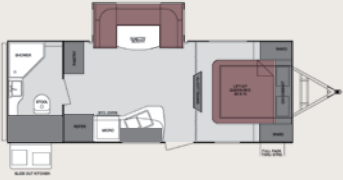

## R-22RBDS

Ext. Length 26'-1" | Ext. Width 96"  
Dry Weight\* (lbs.) 4540  
GVWR (lbs.) 7395