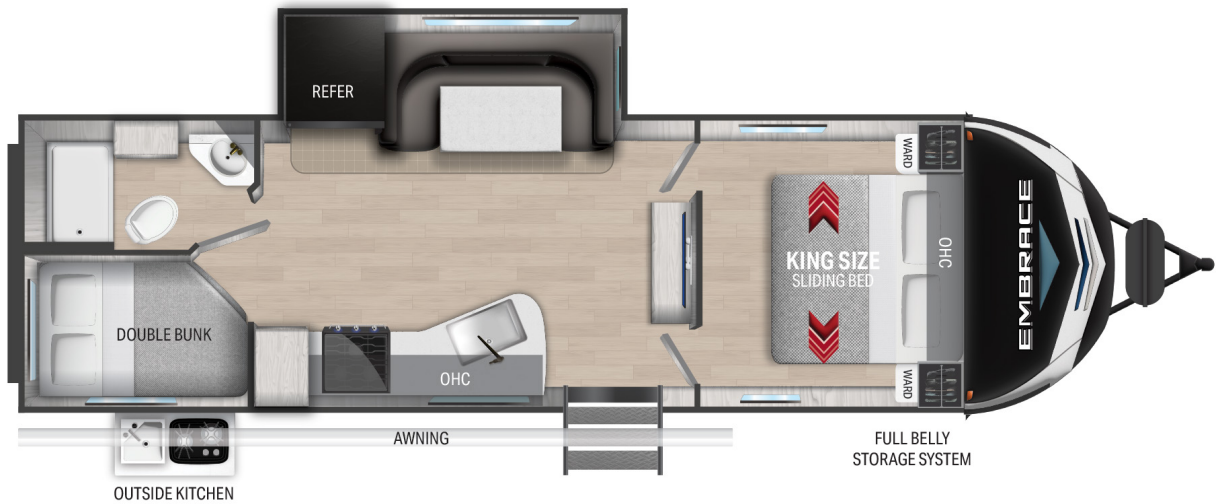

Top Selling Features

- 6'11" Aluminum Roof
- 14.5k A/C Standard and 2nd A/C Prep
- 15" Rims and Tires on Heavy Duty Axles
- Laminated Rear Wall and Slide Out Ends
- Power Awning with LED Lights
- 72"x80" Patent Pending King Bed Slide System
- Solid Surface Countertops
- Tri Fold Sofa
- 5/8" Tongue and Groove Plywood Flooring
- Under Belly Storage

Embrace EL252

GWVR	7,873 Lbs
Dry Weight	5,802 Lbs
Hitch Weight	873 Lbs
Axles	2 x 3500
Fresh Tank	46 Gal
Black Tank	30 Gal
Water Heater	6 Gal
Furnace	30,000 BTU
Air Conditioner	14,500 BTU
Number of Slides	1
Bedroom Height	6'-10-1/2"
Awning Length	19'
Cook Top	3 Burner
Traditional Oven	Yes
Convection Oven	No
Generator Prep	N/A
Sleep Capacity	7-8 People

www.cruiservv.com

Cruiser RV, LLC
7805 North SR 9 • Howe, IN 46746
260-562-3500