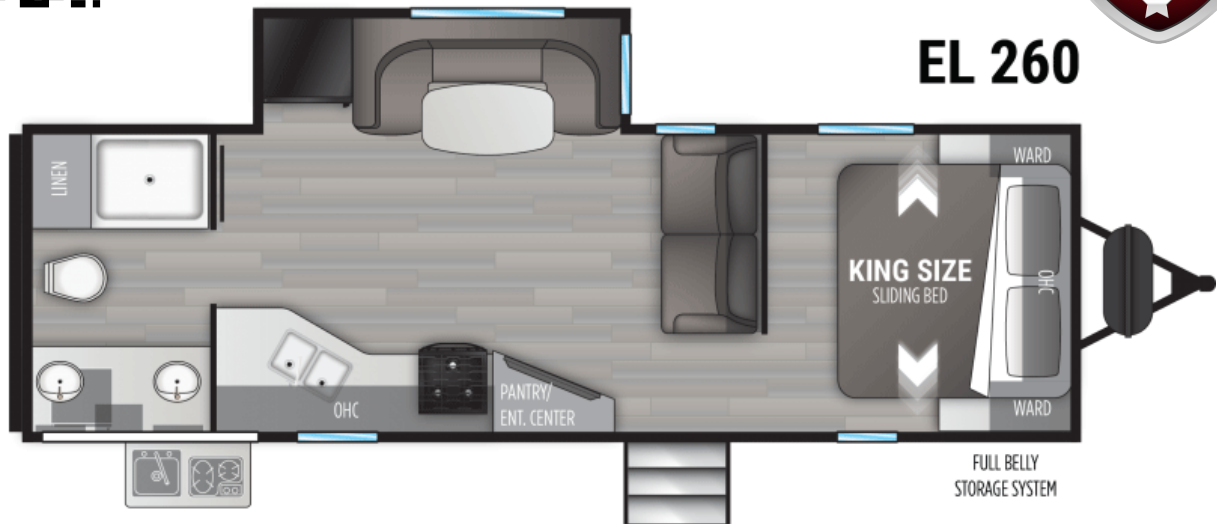

EL 260

Top Selling Features

- 6'11" Aluminum Roof
- 14.5k A/C Standard and 2nd A/C Prep
- 15" Rims and Tires on Heavy Duty Axles
- Laminated Rear Wall and Slide Out Ends
- Power Awning with LED Lights
- 72"x80" Patent Pending King Bed Slide System
- Solid Surface Countertops
- Tri Fold Sofa
- 5/8" Tongue and Groove Plywood Flooring
- Under Belly Storage

Embrace EL260

GWVR	7,656 Lbs
Dry Weight	5,904 Lbs
Hitch Weight	656 Lbs
Axles	2 x 3500
Fresh Tank	44 Gal
Black Tank	30 Gal
Water Heater	6 Gal
Furnace	30,000 BTU
Air Conditioner	14,500 BTU
Number of Slides	1
Bedroom Height	6'-10-1/2"
Awning Length	19'
Cook Top	3 Burner
Traditional Oven	Yes
Convection Oven	No
Generator Prep	N/A
Sleep Capacity	5-6 People

www.cruiservv.com

Cruiser RV, LLC
7805 North SR 9 • Howe, IN 46746
260-562-3500