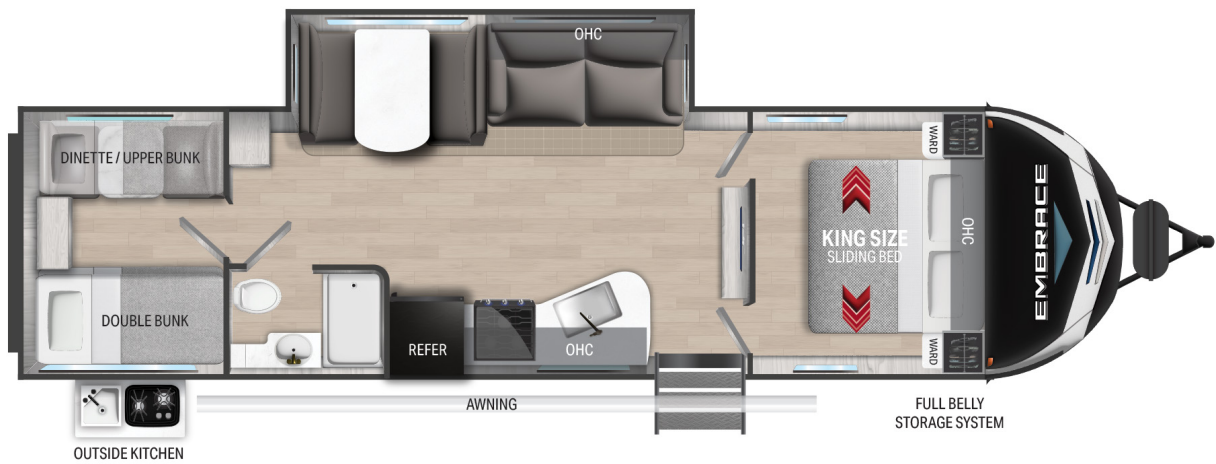

Top Selling Features

- 6'11" Aluminum Roof
- 14.5k A/C Standard and 2nd A/C Prep
- 15" Rims and Tires on Heavy Duty Axles
- Laminated Rear Wall and Slide Out Ends
- Power Awning with LED Lights
- 72"x80" Patent Pending King Bed Slide System
- Solid Surface Countertops
- Tri Fold Sofa
- 5/8" Tongue and Groove Plywood Flooring
- Under Belly Storage

Embrace EL280

GWVR	9,666 Lbs
Dry Weight	6,716 Lbs
Hitch Weight	866 Lbs
Axles	2 x 4400
Fresh Tank	44 Gal
Black Tank	30 Gal
Water Heater	6 Gal
Furnace	30,000 BTU
Air Conditioner	14,500 BTU
Number of Slides	1
Bedroom Height	6'-10-1/2"
Awning Length	19'
Cook Top	3 Burner
Traditional Oven	Yes
Convection Oven	No
Generator Prep	N/A
Sleep Capacity	9+ People

www.cruiservv.com

Cruiser RV, LLC
7805 North SR 9 • Howe, IN 46746
260-562-3500