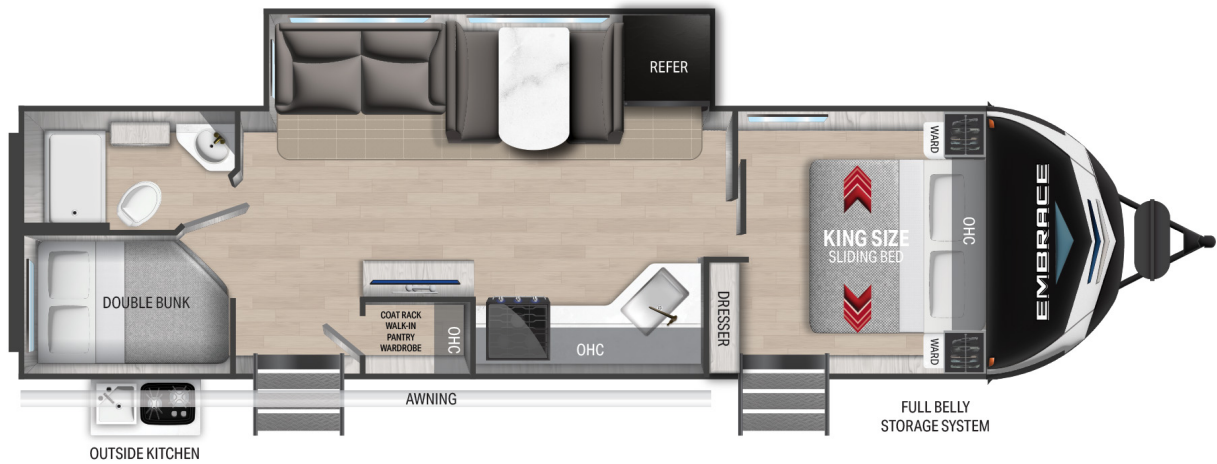

Top Selling Features

- 6'11" Aluminum Roof
- 14.5k A/C Standard and 2nd A/C Prep
- 15" Rims and Tires on Heavy Duty Axles
- Laminated Rear Wall and Slide Out Ends
- Power Awning with LED Lights
- 72"x80" Patent Pending King Bed Slide System
- Solid Surface Countertops
- Tri Fold Sofa
- 5/8" Tongue and Groove Plywood Flooring
- Under Belly Storage

Embrace EL284

GWVR	9,664 Lbs
Dry Weight	6,684 Lbs
Hitch Weight	864 Lbs
Axles	2 x 4400
Fresh Tank	46 Gal
Black Tank	30 Gal
Water Heater	6 Gal
Furnace	30,000 BTU
Air Conditioner	15,000 BTU
Number of Slides	1
Bedroom Height	6'-10-1/2"
Awning Length	20'
Cook Top	3 Burner
Traditional Oven	Yes
Convection Oven	No
Generator Prep	N/A
Sleep Capacity	7-8 People

www.cruiserv.com

Cruiser RV, LLC
7805 North SR 9 • Howe, IN 46746
260-562-3500