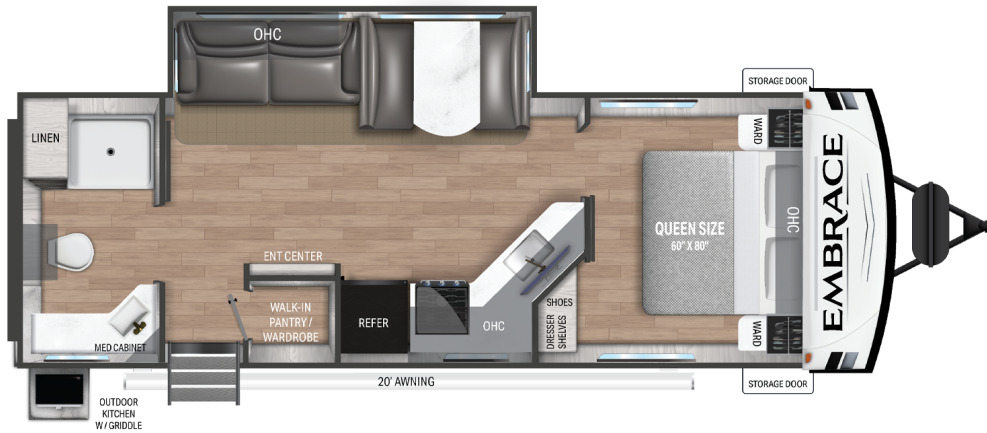

Top Selling Features

-
- 15K BTU A/C Standard and 2nd A/C Prep
- 15" Rims and Tires on Heavy Duty Axles
- Laminated Rear Wall and Slide Out Ends
- Power Awning with LED Lights
- 60"x80" Queen Bed
- Tri Fold Sofa
- 5/8" Tongue and Groove Plywood Flooring

Embrace 26RB

GWVR	7,730 Lbs
Dry Weight	5,878 Lbs
Hitch Weight	730 Lbs
Axles	2 x 3500
Fresh Tank	44 Gal
Black Tank	30 Gal
Water Heater	6 Gal
Furnace	30,000 BTU
Air Conditioner	15,000 BTU
Number of Slides	1
Bedroom Height	6'-8-1/2"
Length	30'-10"
Awning Length	20'
Cook Top	3 Burner
Traditional Oven	Yes
Convection Oven	No
Sleep Capacity	5-6 People

www.cruiservv.com

Cruiser RV, LLC
7805 North SR 9 • Howe, IN 46746
260-562-3500