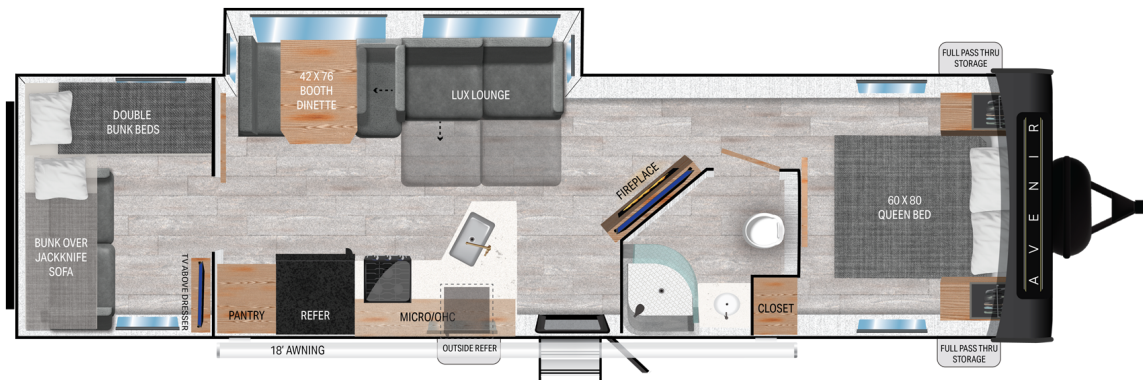

A V E N I R

Top Selling Features

- Cruiser Curated Interiors
- Lux Lounge Offering Maximum Seating and Flexibility
- Residential Seamless Counter Tops
- Oversized Tinted Windows
- Fireplace (most models)
- 60 x 80 Queen Bed
- LED Batten Strip Lighting with Dimmer
- Quality Components for Maximum Performance
- Outside Refrigerator
- Cruiser Climate Defense Heated/Enclosed Underbelly
- True Flush Floor Slides
- Tankless On-Demand Water Heater
- Solid Flip Down Steps with Telescoping Handrail
- Cruiser Connect
- WI-FI Prep

www.cruiserrv.com

Cruiser RV, LLC
7805 North SR 9, Home W 46746
260-562-3500

Charging Outlets

- Backup Camera and TPMS Prep
- Solid Wood Lighted Soft with LED Accent Lighting

Avenir 32BH

GWVR	9,736 Lbs
Dry Weight	7,192 Lbs
Hitch Weight	936 Lbs
Axles	2 x 4400
Fresh Tank	44 Gal
Black Tank	30 Gal
Water Heater	0 Gal
Furnace	30,000 BTU
Air Conditioner	13,500 BTU
Number of Slides	1
Bedroom Height	6'-8"
Length	36'-4"
Awning Length	18'
Cook Top	3 Burner
Traditional Oven	Yes
Convection Oven	No
Sleep Capacity	9+ People