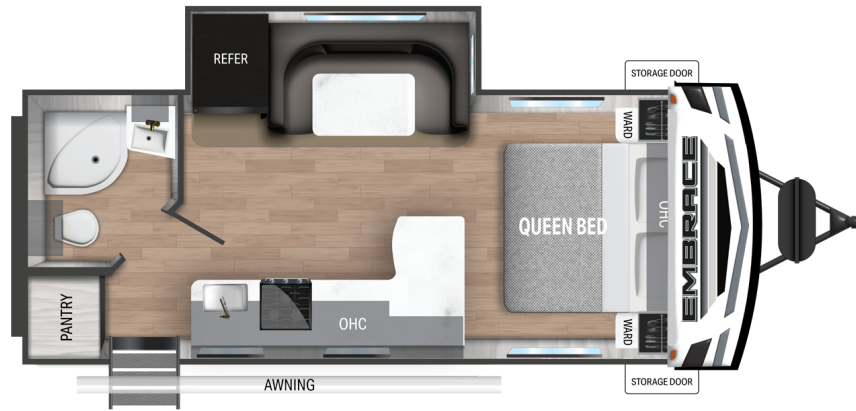

Top Selling Features

-
- 15K BTU A/C Standard and 2nd A/C Prep
- 15" Rims and Tires on Heavy Duty Axles
- Laminated Rear Wall and Slide Out Ends
- Power Awning with LED Lights
- 60"x80" Queen Bed
- Tri Fold Sofa
- 5/8" Tongue and Groove Plywood Flooring

Embrace 22RB

GWVR	7,520 Lbs
Dry Weight	4,998 Lbs
Hitch Weight	520 Lbs
Axles	2 x 3500
Fresh Tank	44 Gal
Black Tank	30 Gal
Water Heater	6 Gal
Furnace	30,000 BTU
Air Conditioner	13,500 BTU
Number of Slides	1
Bedroom Height	6'-8-1/2"
Length	26'-6"
Awning Length	14'
Cook Top	3 Burner
Traditional Oven	Yes
Convection Oven	No
Sleep Capacity	3-4 People

www.cruiservv.com

Cruiser RV, LLC
7805 North SR 9 • Howe, IN 46746
260-562-3500