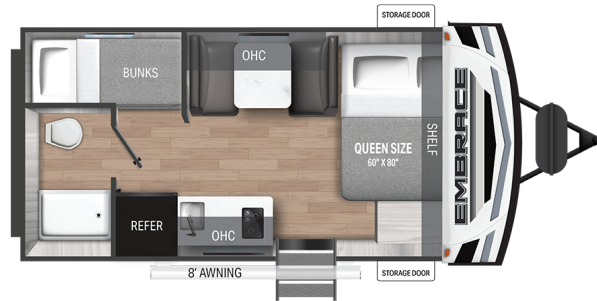

Top Selling Features

-
- 15K BTU A/C Standard and 2nd A/C Prep
- 15" Rims and Tires on Heavy Duty Axles
- Laminated Rear Wall and Slide Out Ends
- Power Awning with LED Lights
- 60"x80" Queen Bed
- Tri Fold Sofa
- 5/8" Tongue and Groove Plywood Flooring

Embrace 17BH

GWVR	3,860 Lbs
Dry Weight	3,080 Lbs
Hitch Weight	360 Lbs
Axles	1 x 3500
Fresh Tank	41 Gal
Black Tank	30 Gal
Water Heater	0 Gal
Furnace	20,000 BTU
Air Conditioner	8,000 BTU
Bedroom Height	6'-8"
Length	20'-10-3/4
Awning Length	8'
Cook Top	2 Burner
Traditional Oven	Yes
Convection Oven	No
Sleep Capacity	5-6 People

www.cruiserrv.com

Cruiser RV, LLC
7805 North SR 9 • Howe, IN 46746
260-562-3500